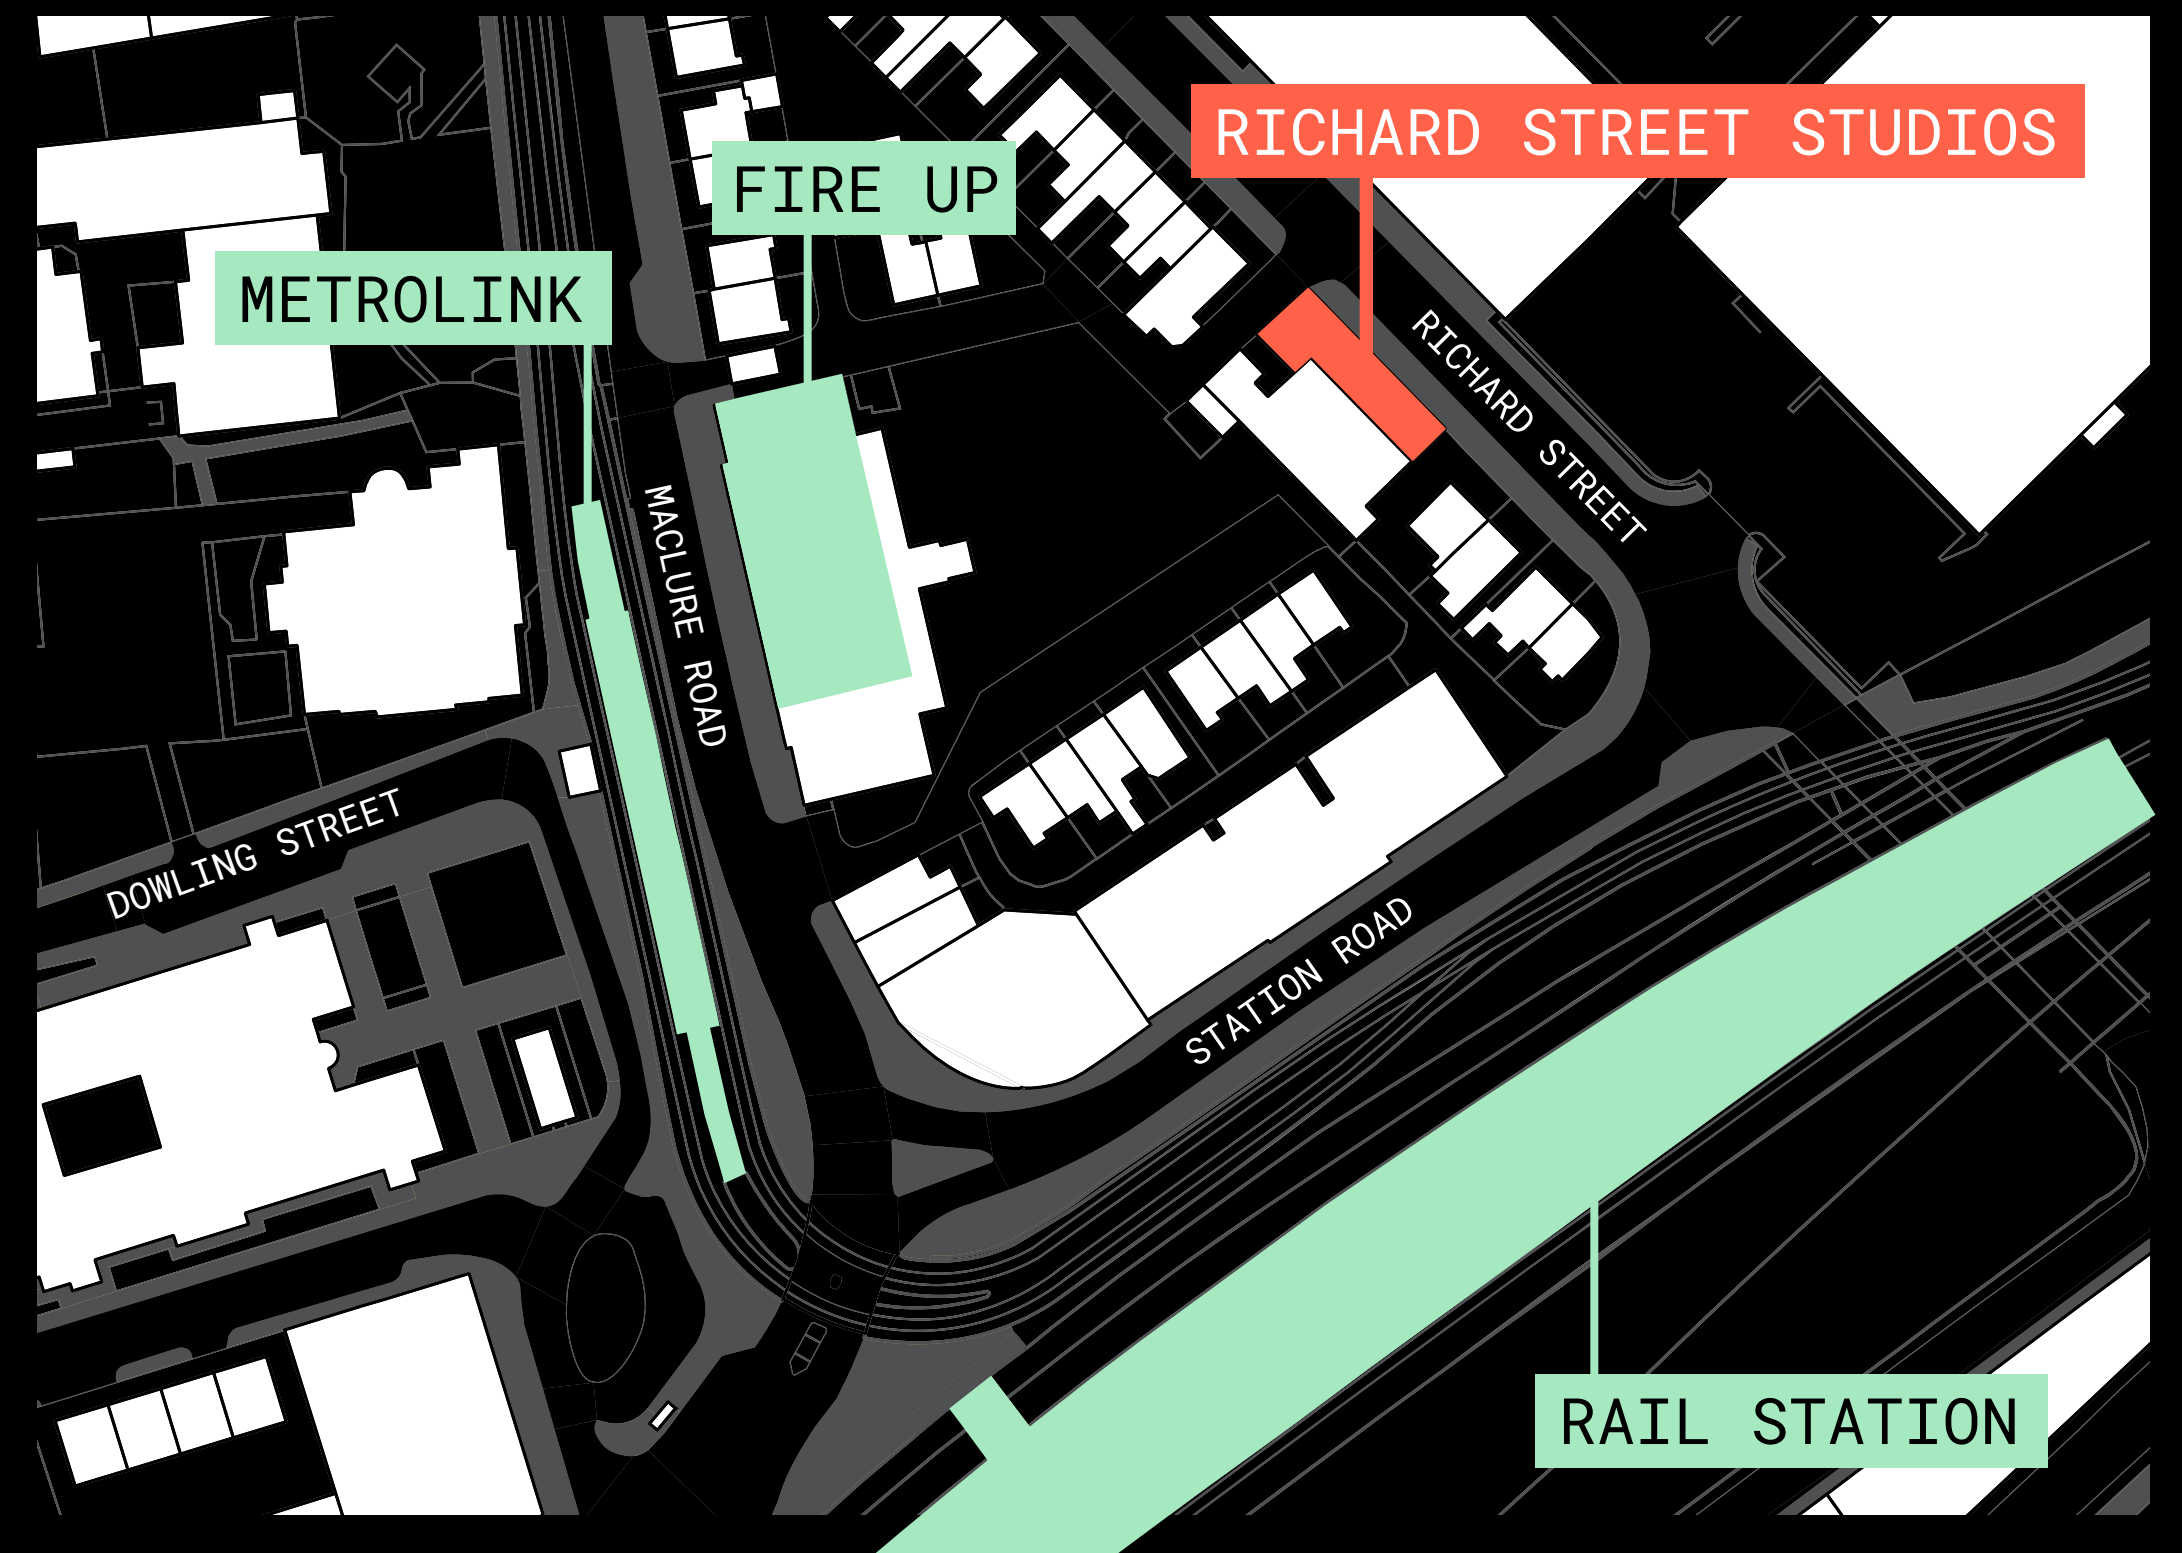

Space for
creatives.

RICHARD STREET STUDIOS IS YOUR CREATIVE SPACE

At the heart of Rochdale's developing creative cluster, with rail station, Metrolink and bus station on your doorstep - our studios are the perfect place to connect across our boroughs' thriving creative ecosystem.