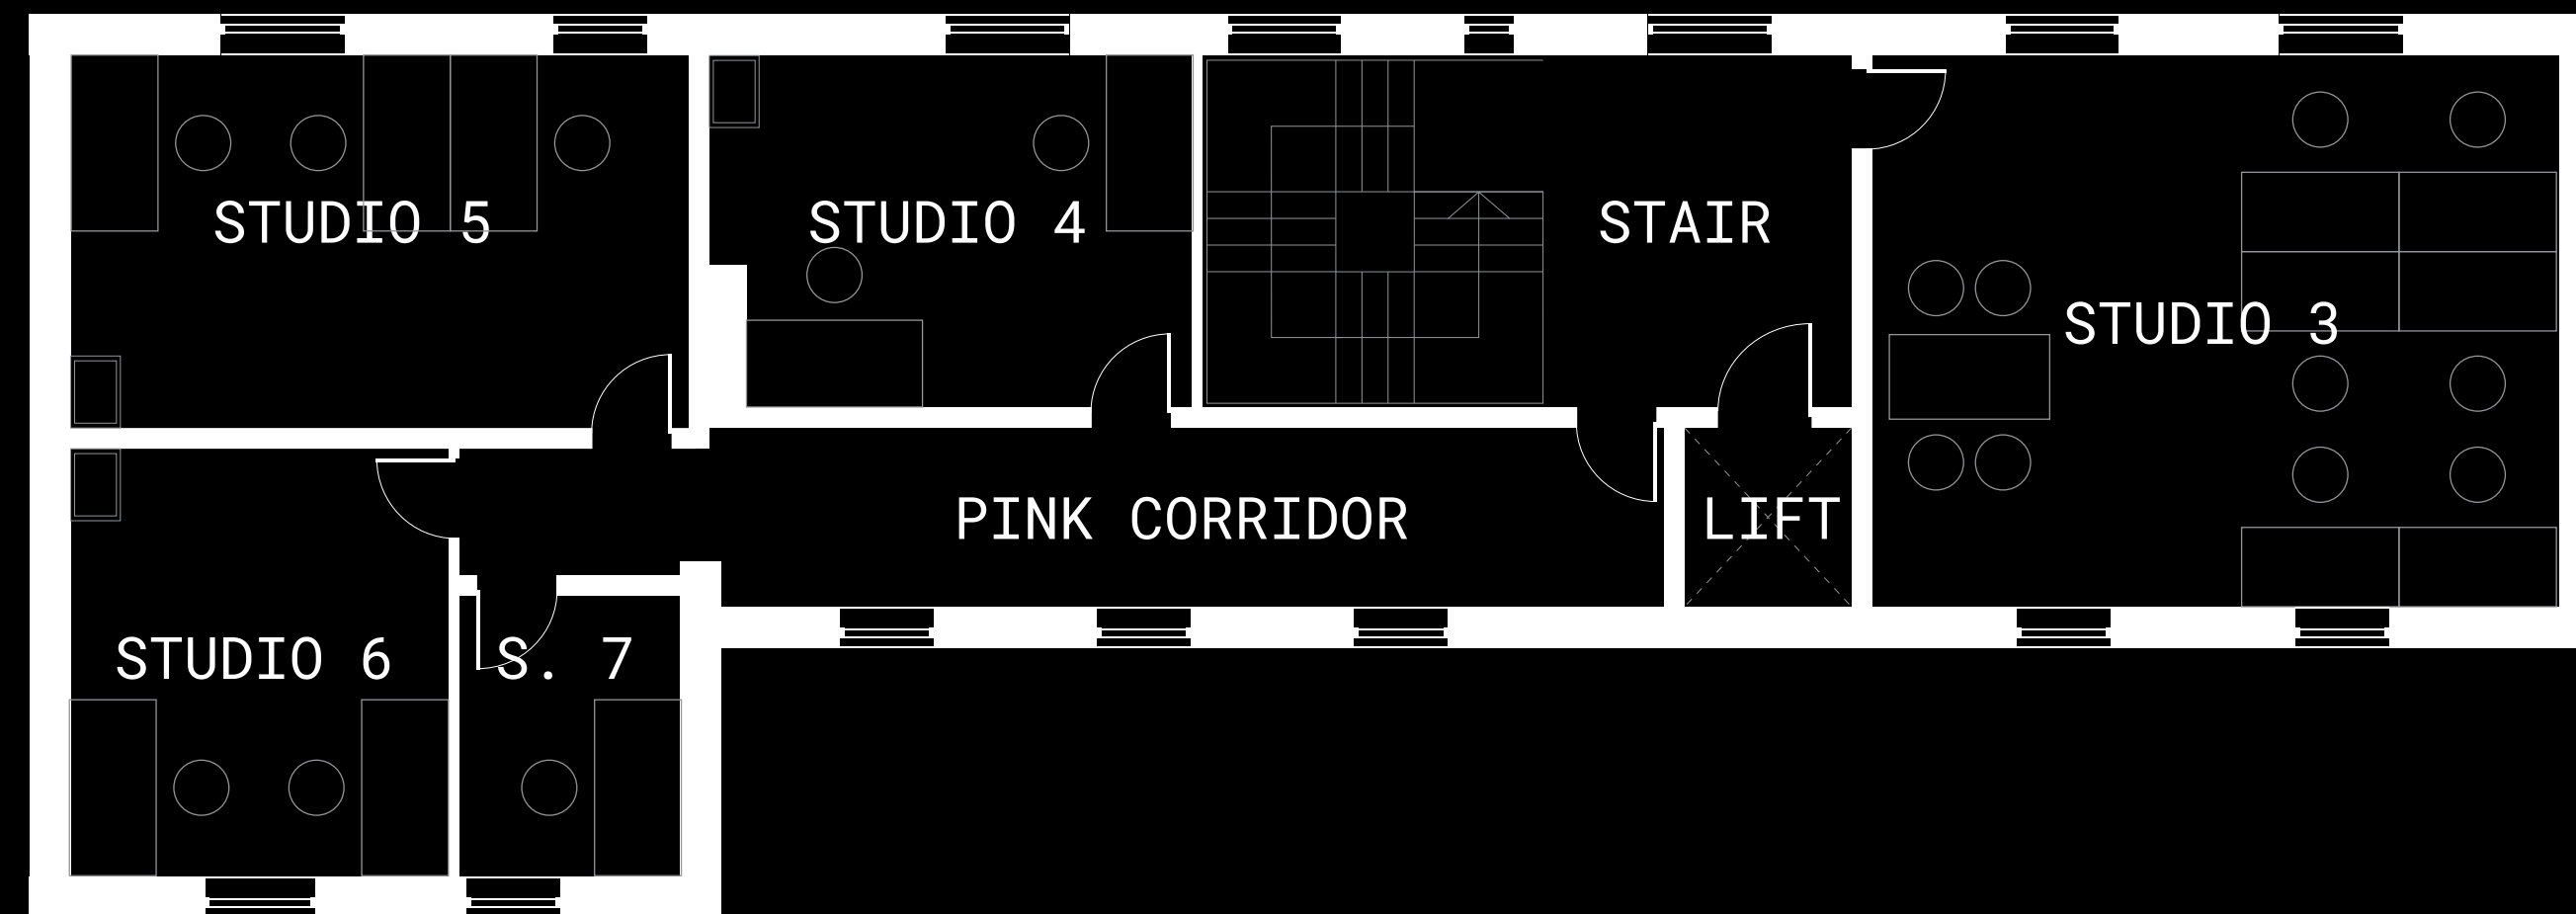

FIRST FLOOR

Your options

Whether you've got a short term project or need a long term base, we're providing options tailored to your needs:

RENT STUDIO SPACE

Our range of dry and wet studios allow you to find the perfect fit for your practice. Follow the link on the next page to register interest.

RENT OUR FLEXIBLE SPACE - STUDIO 1

The perfect space for workshops, events, rehearsals and showcases - available for half day, full day or weekly hire.

HOST AN EXHIBITION

We love to host exhibitions from local creatives to showcase local creativity! Get in touch today to discuss your idea with us.

For Studio 1 or exhibition enquiries please email: studio@breakingbarriersrochdale.com